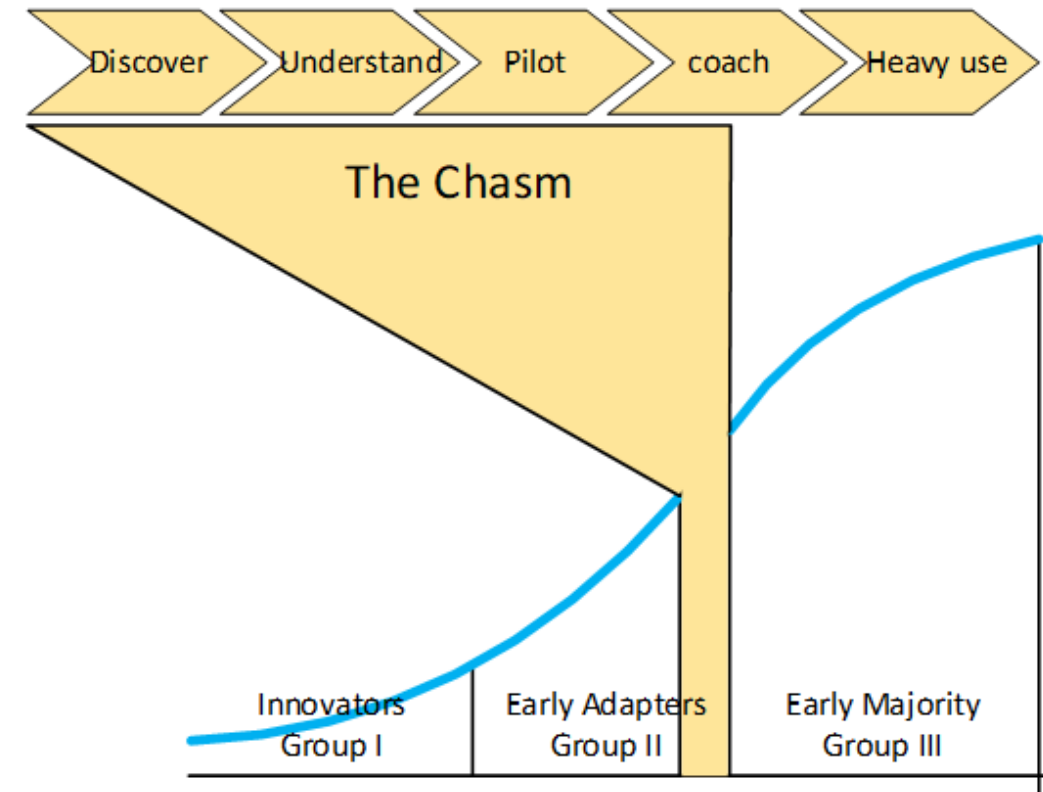

Users

Elite Advisory Board Category Experts for User Adoption

Das Team setzt sich zusammen aus:

- 6x Elite MVP's
- 2x WW Sales Head
- 1x PM Adoption Manager

User Adoption – Microsoft Guide

Adoption Groups (The Chasm)