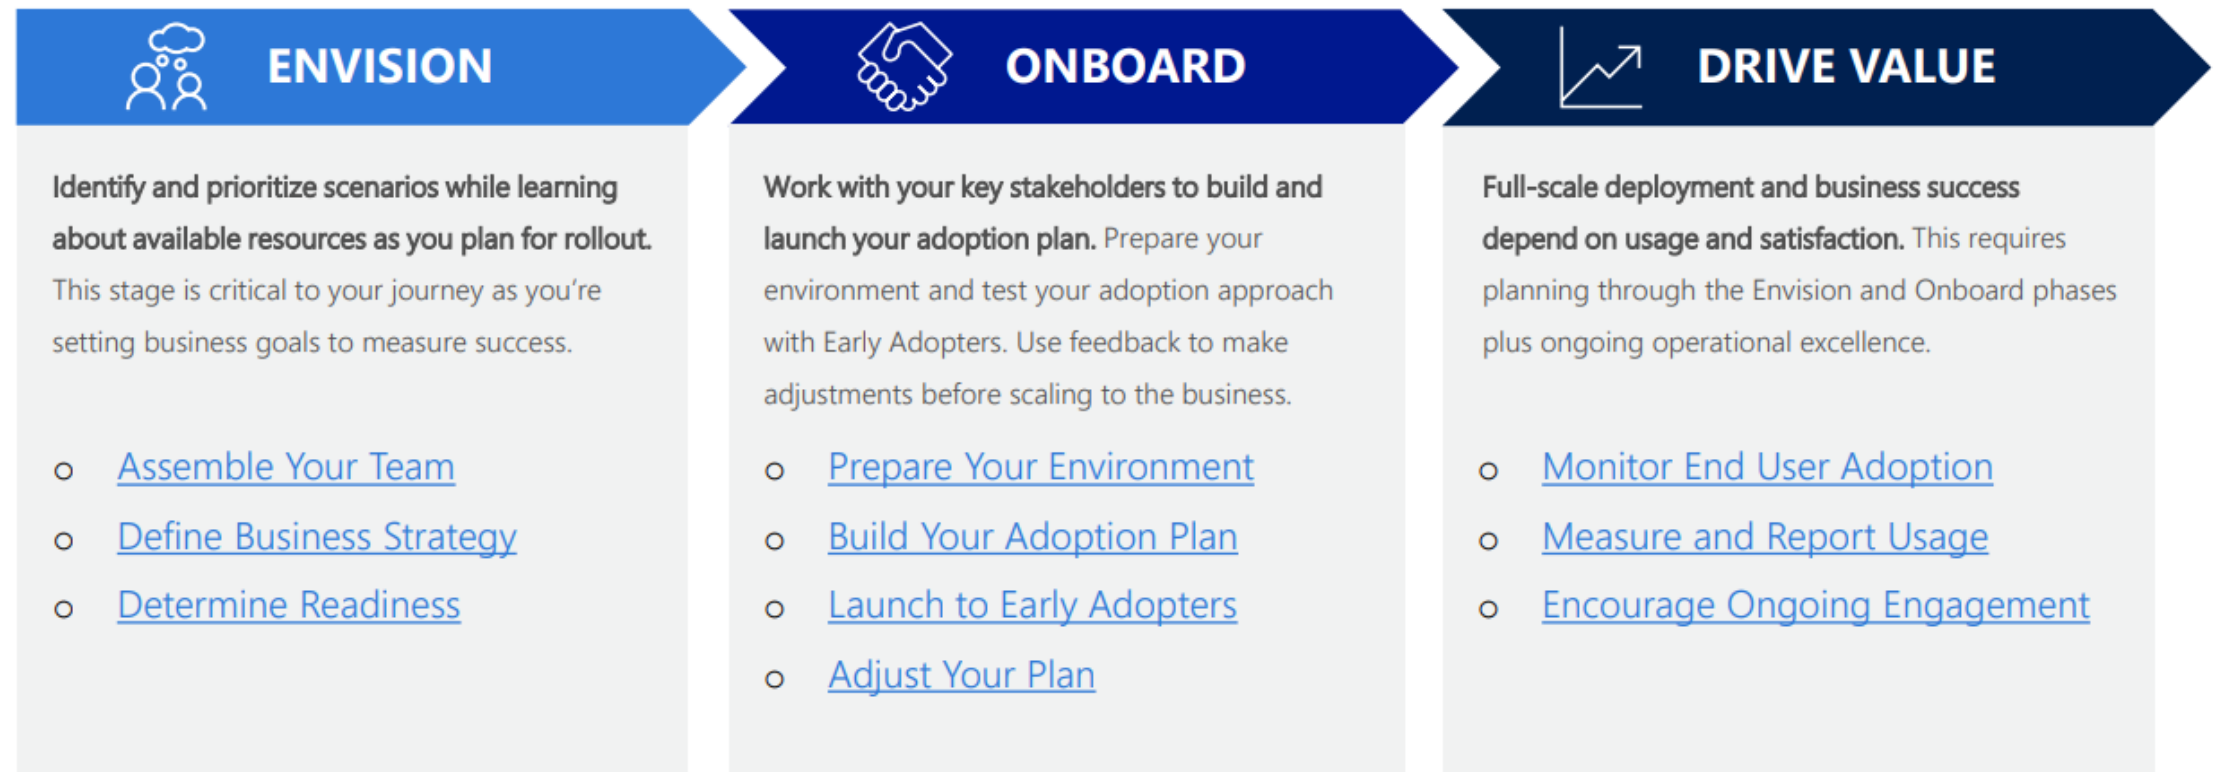

Users

Elite Advisory Board Category Experts for User Adoption

Das Team setzt sich zusammen aus:

- 6x Elite MVP's
- 2x WW Sales Head
- 1x PM Adoption Manager

User Adoption – Microsoft Guide

Adoption Groups (The Chasm)