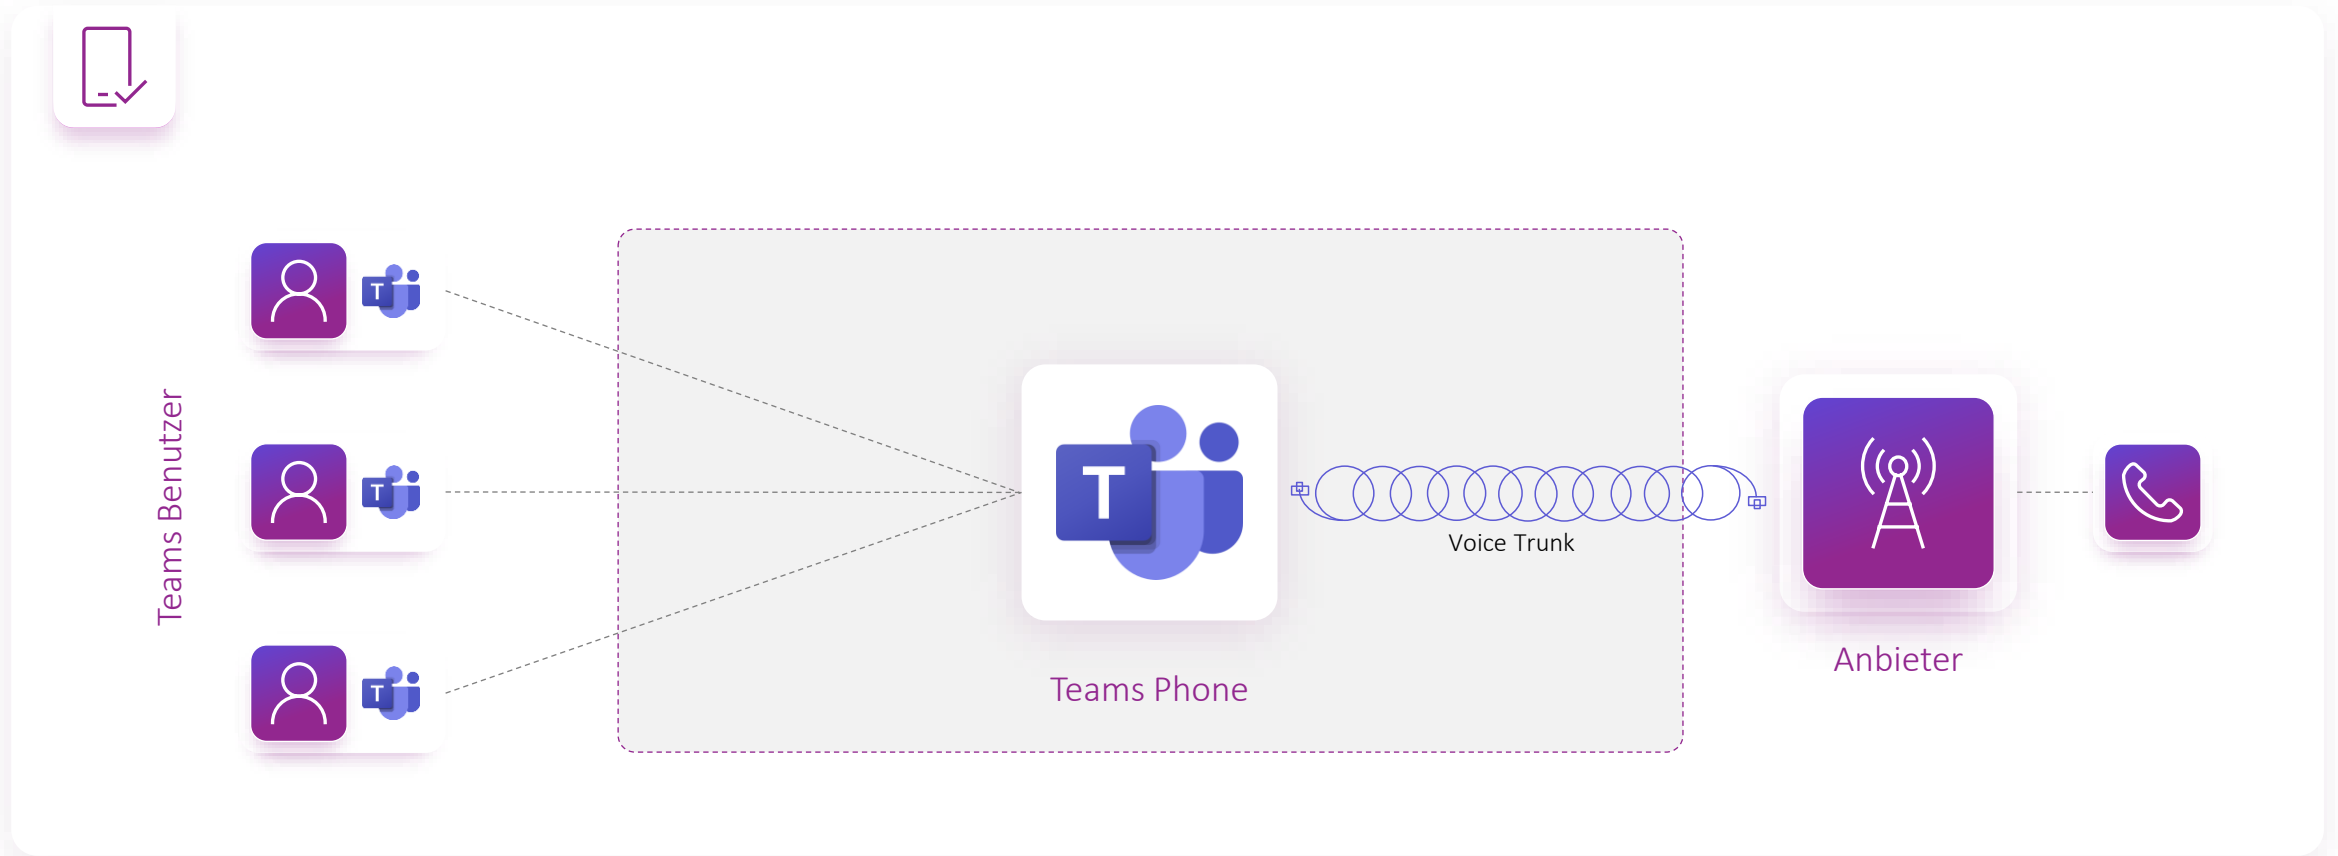

PSTN Anbindung - vereinfacht